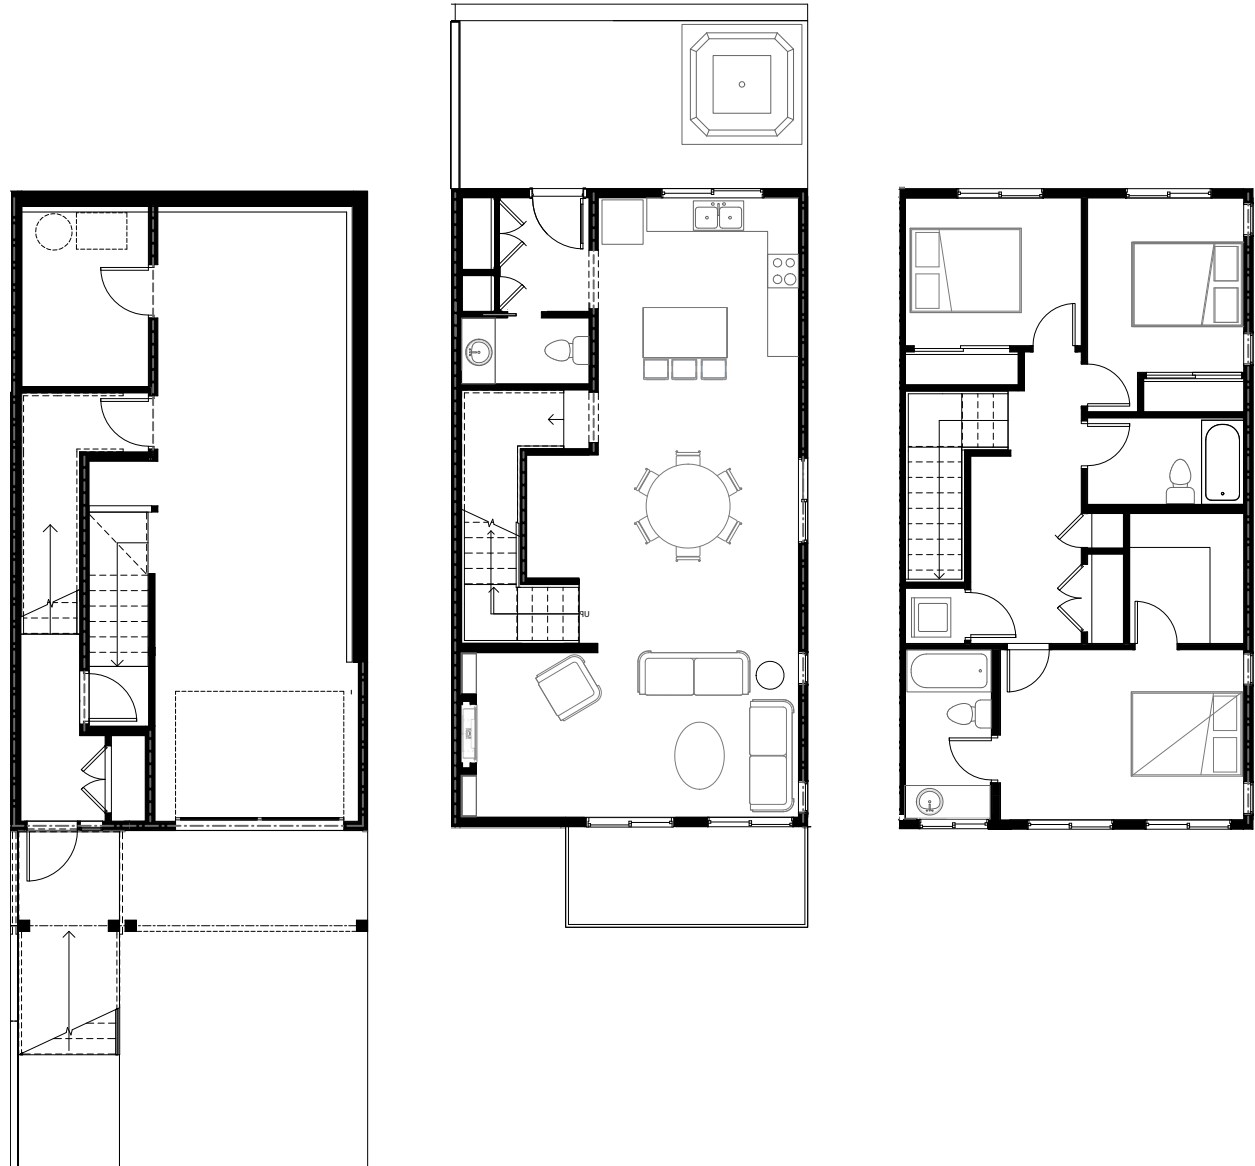

Floor Plan P Unit 52, 56, 60

1,585 Sq Ft.

Bedrooms: 3

Bathrooms: 2.5

The developer reserves the right to modify or change plans, specifications, features and prices without notice. Materials may be substituted with equivalent or better at the developer's sole discretion. Variable conditions occur throughout the development. All dimensions and sizes are approximate and are based on architectural measurements. This is not an offering for sale and such offer can only be made by Disclosure Statement E.&O.E.