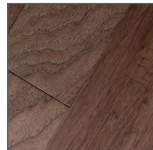

Tod Mountain Upgrades

CARPET UPGRADE OPTIONS

Carpet
Mohawk Aladdin
Mineral

Carpet
Mohawk Aladdin
Wall Street

HARDWOOD FLOORING UPGRADE OPTIONS

Hardwood Flooring
Graphite Hickory

Hardwood Flooring
Winchester Hickory

GLAZED PORCELAIN TILE FLOOR UPGRADE OPTIONS

Glazed
Porcelain flooring
Multi Brown

Glazed
Porcelain flooring
Multi Green

QUARTZ COUNTER UPGRADE OPTIONS

Kitchen Counter
Fur Stone
Cream Marble

Kitchen Counter
Fur Stone
Dark Grey with
White Marble

KITCHEN BACK SPLASH UPGRADE OPTIONS

Bricklane
Glazed Porcelain
Back Splash
Light Grey

Bricklane
Glazed Porcelain
Back Splash
Dark Grey

FIREPLACE STONE UPGRADE OPTIONS

Fireplace
Prostack Ledge
Stone Silverstone

Fireplace
Prostack Ledge
Stone Blacktusk

ENSUITE COUNTER UPGRADE OPTION

Ensuite
Counter Top
Quartz Nougat

The developer reserves the right to modify or change plans, specifications, features and prices without notice. Materials may be substituted with equivalent or better at the developer's sole discretion. Variable conditions occur throughout the development. All dimensions and sizes are approximate and are based on architectural measurements. This is not an offering for sale and such offer can only be made by Disclosure Statement E.&O.E. V001