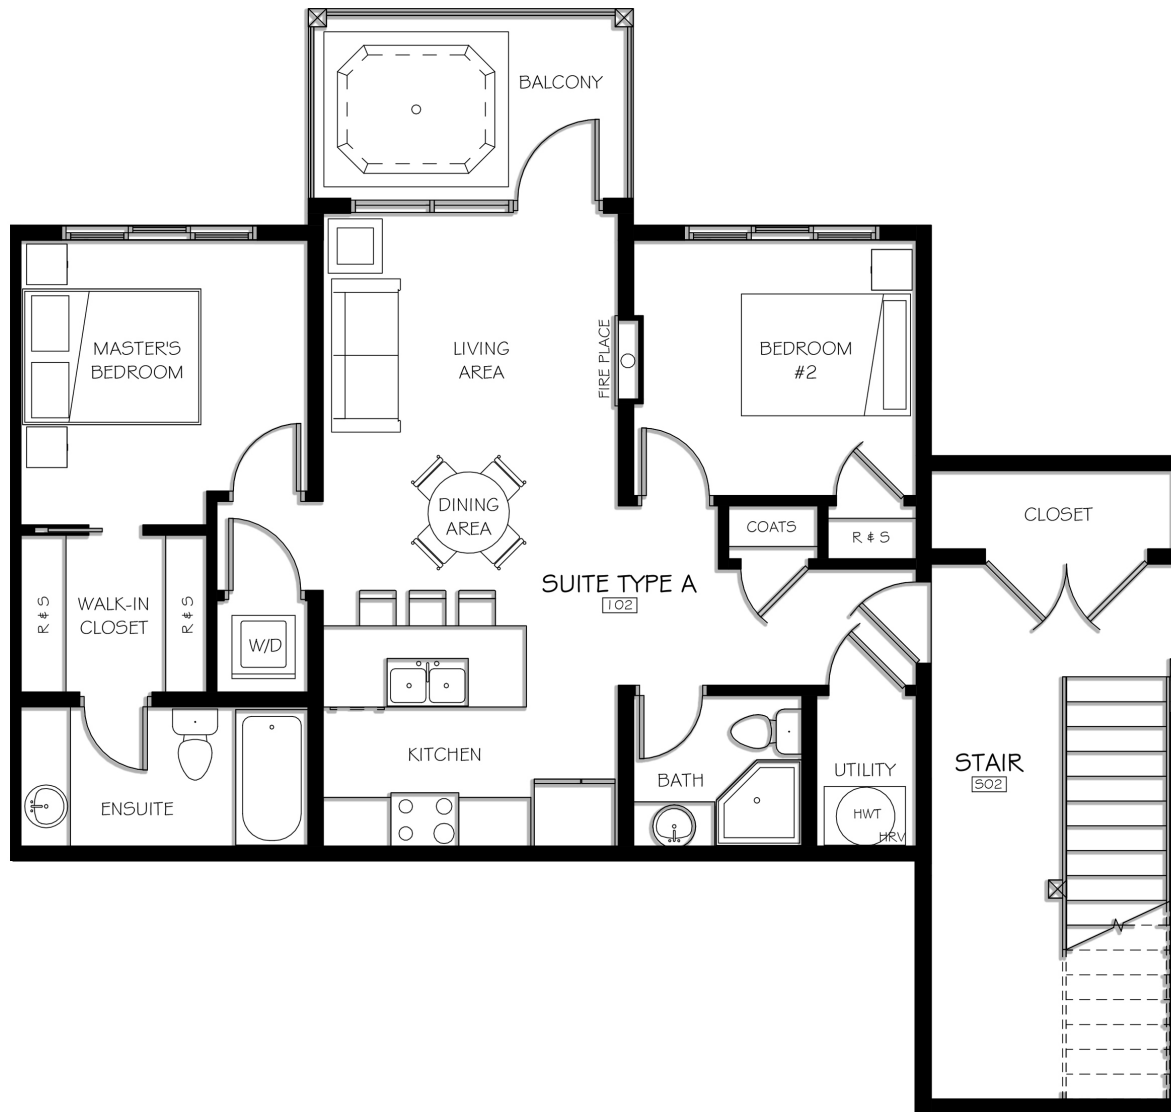

H

FLOOR PLAN H UNIT 31, 37 & 43

830 Sq. Ft.

Bedrooms: 2

Bathrooms: 2

Level: 1

Exclusively offered by:

Sotheby's | Canada
INTERNATIONAL REALTY